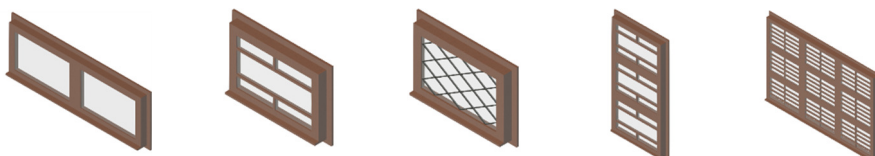

Fixed Aluminium

55

Fixed Timber

- Framed ¹

126

Fixed Timber

- Modern ¹

126

Fixed Timber

- Traditional ¹

126

Glass Blocks	3	
Louvres - Aluminium	16	
Louvres - Timber	20	
Sashless	10	
Shutters	8	
Skylights	5	
Sliding - Aluminium	36	
Sliding - Timber • Framed ¹	98	
Sliding - Timber • Modern ¹	98	
Sliding - Timber • Traditional ¹	96	
Total	1867	

**Grand Total of
Generic Library** **11,618**

Footnotes

1 Window Frame Types

- Modern Timber joinery. Modern methodology whereby item arrives onsite in a frame, with frame matching finished depth of wall including cladding. Height and Width are the overall size, ie OUTSIDE the 'frame'.
- Traditional Timber joinery. These windows and doors reflect traditional methods of inserting joinery into older buildings with panels supplied and the frame built on site. Height and Width are the panel sizes, ie INSIDE the 'frame'.
- Frame Timber or Aluminium joinery. With timber, it is similar to modern but with frame having a set depth, suitable for many wall types, especially masonry. All Aluminium joinery is in Frames, as per industry standard.