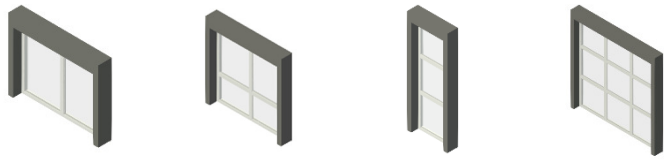

Windows

Awnings+Fixed - Aluminium

11