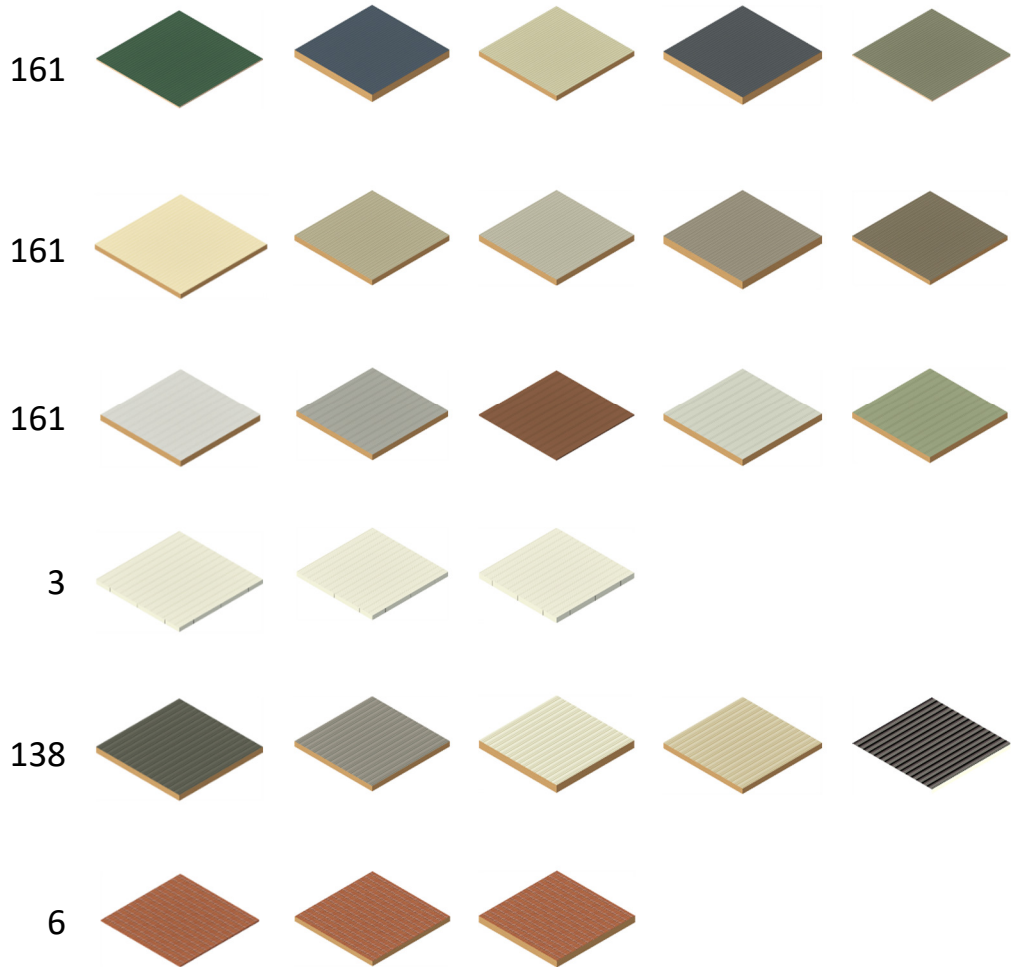

Gutter As Fascias

- **Quads**

All Colorbond colours

Gutter As Fascias

- **SquareLine**

All Colorbond colours

Gutter As Fascias

- **Angled**

All Colorbond colours

Gutter As Fascias

Box Gutters

Operable

Rain Heads

Roofs - Frame Batten

Roofs - Glass Polycarbonate

Roofs - Mesh

Roofs – Steel

- **Corrugated**
Only a fraction of the range is illustrated
- **Corrugated Square**
Only a fraction of the range is illustrated
- **HighRib Deck**
Only a fraction of the range is illustrated
- **Insulated Panel**
- **Trapezoidal Deck**
Only a fraction of the range is illustrated