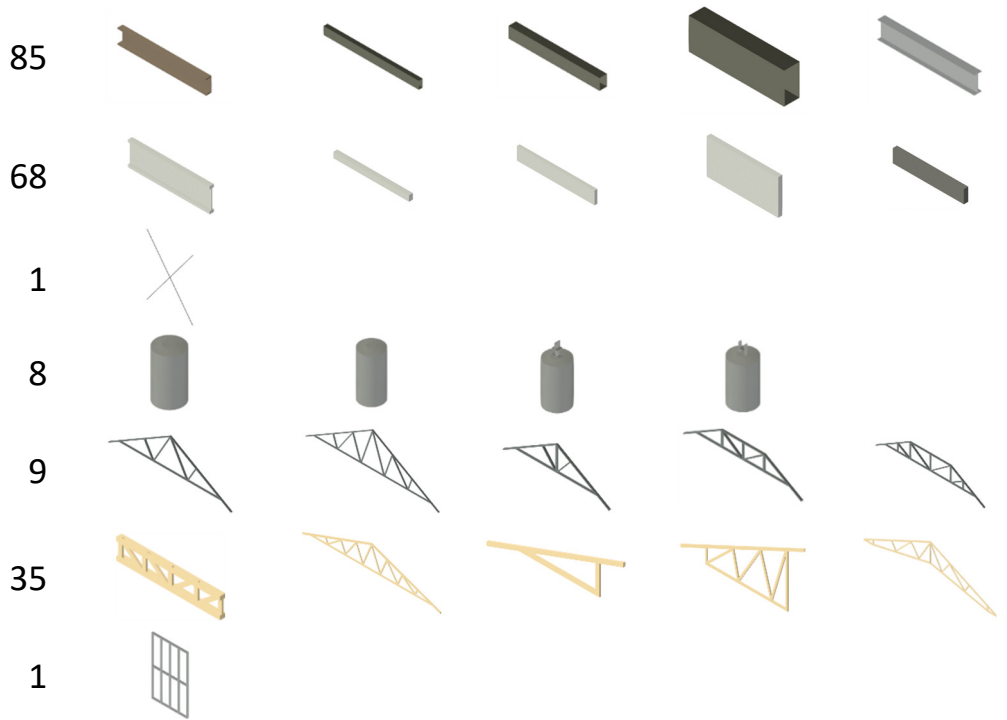

47

Stairs

Stairs by component

15

Structural

Beams

- **Steel**
Only a few of the range is illustrated

- **Timber**
Only a few of the range is illustrated

Cross Brace

Footings Pier

Trusses

- **Steel**
- **Timber**
Only a few of the range is illustrated

Wall Frames

Total 207

Text Types

- **Arial**
Only a fraction of the range is illustrated